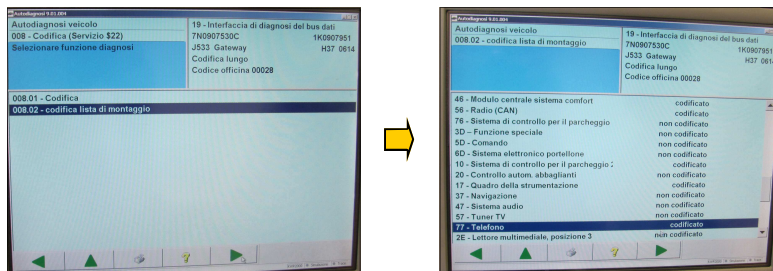

BLUETOOTH PROFILE ACTIVATION

The system in object is designed to provide the VW vehicles with Bluetooth handsfree. For proper functionality, you must to enable the phone function on the head unit of the vehicle using the VAS. Please follow the steps described below:

Connect the VAS diagnosis computer to the OBD plug of the vehicle.

Select the voice **Self-diagnosis**.

Select the address 19 and so, at the next window, the profile 008.

In the profile 008, please select Setting List encoding and so the address 77, PHONE.

Please confirm the code; the system will confirm that encoding is done.

The activation is done.

The information in this guide are purely for information purposes, therefore, are subject to change without notice. At the time of publication the information is correct and reliable. However Paser can not be held responsible for any consequences resulting from errors or omissions in this manual. Paser reserves the right to improve / change the product or manual without obligation to notify users.