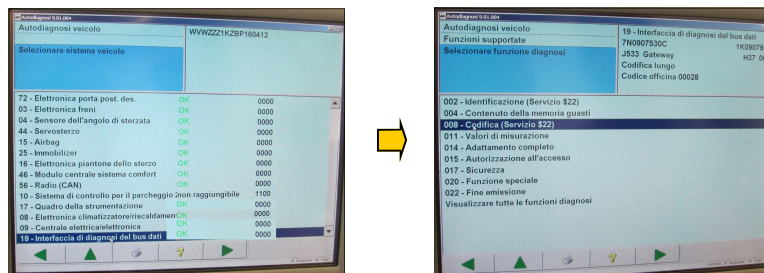

BLUETOOTH PROFILE ACTIVATION

The system in object is designed to provide the VW vehicles with Bluetooth handsfree. For proper functionality, you must to enable the phone function on the head unit of the vehicle using the VAS. Please follow the steps described below:

Connect the VAS diagnosis computer to the OBD plug of the vehicle.

Select the voice **Self-diagnosis**.

Select the address 19 and so, at the next window, the profile 008.

In the profile 008, please select Setting List encoding and so the address 77, PHONE.