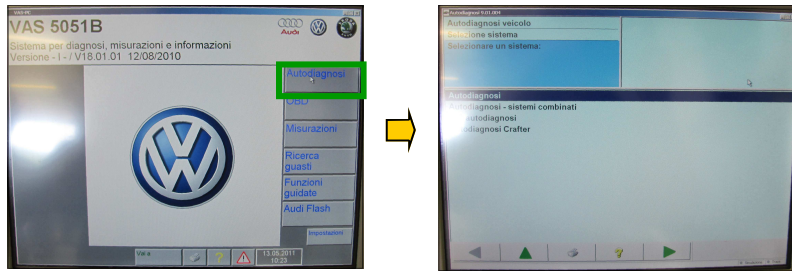

BLUETOOTH PROFILE ACTIVATION

The system in object is designed to provide the VW vehicles with Bluetooth handsfree. For proper functionality, you must to enable the phone function on the head unit of the vehicle using the VAS. Please follow the steps described below:

Connect the VAS diagnosis computer to the OBD plug of the vehicle.

Select the voice **Self-diagnosis**.

Select the address 19 and so, at the next window, the profile 008.

In the profile 008, please select Setting List encoding and so the address 77, PHONE.