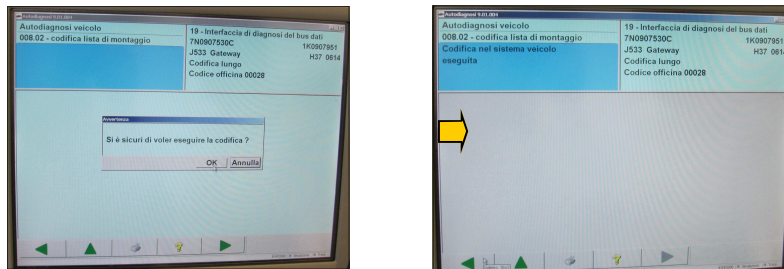

BLUETOOTH PROFILE ACTIVATION

The system in object is designed to provide the VW vehicles with Bluetooth handsfree. For proper functionality, you must to enable the phone function on the head unit of the vehicle using the VAS. Please follow the steps described below:

Connect the VAS diagnosis computer to the OBD plug of the vehicle.

Select the voice **Self-diagnosis**.

Select the address 19 and so, at the next window, the profile 008.

In the profile 008, please select Setting List encoding and so the address 77, PHONE.

Please confirm the code; the system will confirm that encoding is done.

The activation is done.

The information in this guide are purely for information purposes, therefore, are subject to change without notice. At the time of publication the information is correct and reliable. However Paser can not be held responsible for any consequences resulting from errors or omissions in this manual. Paser reserves the right to improve / change the product or manual without obligation to notify users.