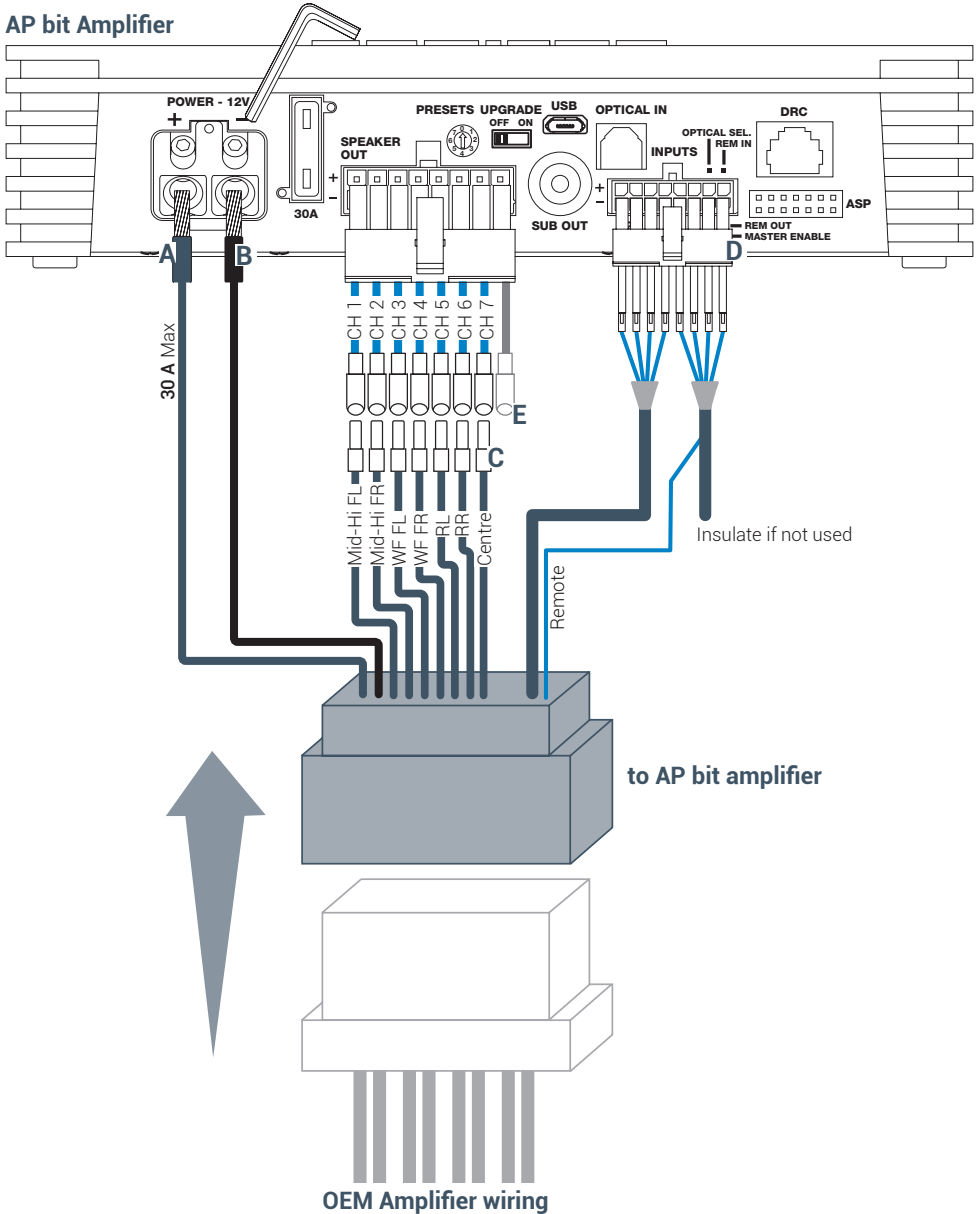

APBMW ReAMP 1

AP bit Amplifier