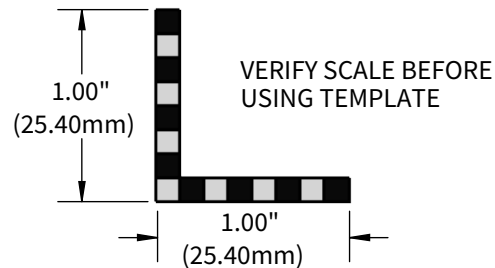

**M2-8/8H**

HOLE CUTOUT  
7.05" (179.1mm)

**Be sure to print using Actual Size.**

**\* OUTER EDGE OF SPEAKER WILL NOT PRINT ON  
STANDARD 8.5"x11" PAPER**

MOUNTING HOLE

MOUNTING HOLE DIAMETER  
7.76" (197mm)

OUTER EDGE OF SPEAKER  
9.072" (230.42mm)