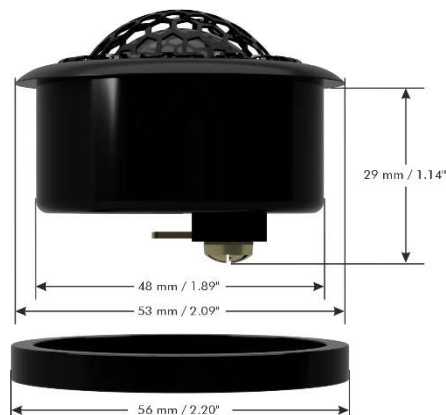

#### Features

- 28 mm / 1.1" SQ tweeter
- Precision-coated silk dome
- Anodized aluminum housing
- Gold-plated terminals
- Vented neodymium motor
- GZ design fastening rim and hexagon-style protection grill
- For active crossover use